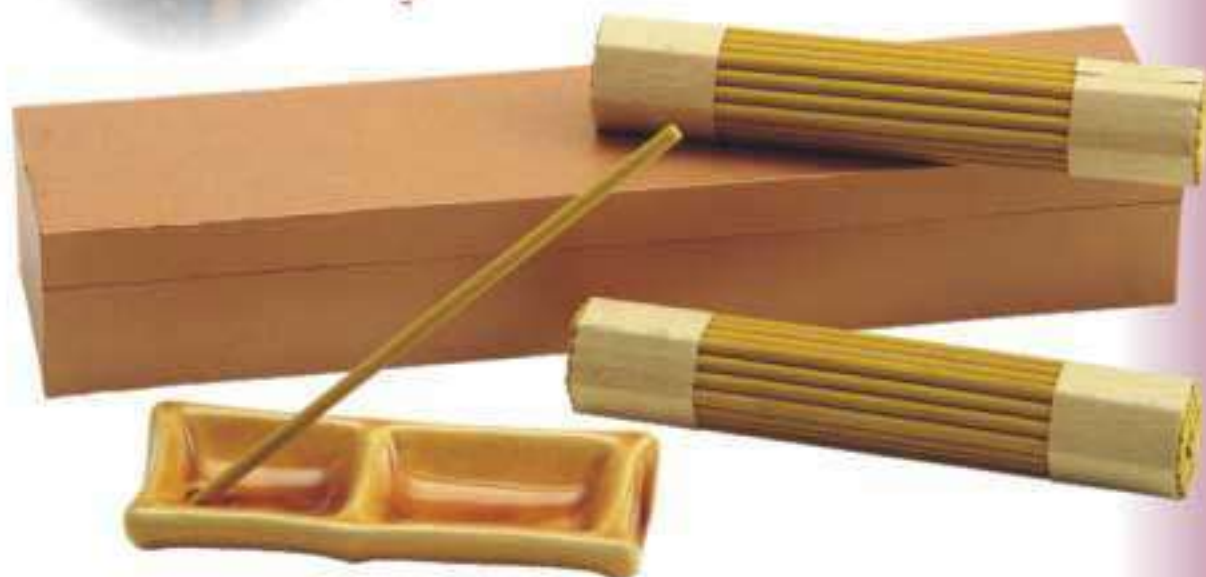

PORTA VELAS BAMBU INCLUYE VELA
BAMBOO CANDLE CARRIER (CANDLE INCLUDED)

MEDIDAS/MEASURES: 420x10mm

REF.
9448
JERTE

VELA CON PERFUME
CANDLE WITH SCENT
MEDIDAS/MEASURES: 60x100x100mm

09

09

31

REF.
10878
ADRA

SET INCENSO CERAMICA
CERAMIC INCENSE SET
MEDIDAS/MEASURES: 140x50x40mm

VARIOS

VARIOUS

REF. 9441
LACORDAIRE

BANDEJA CAMBIO
CHANGE-TRAY

MEDIDAS/MINUTAGE: 230 x 100/3mm

REF. 9625
MOGADISCO

CUBITERA POLIESTIRENO
POLYSTYRENE ICE-TRAY