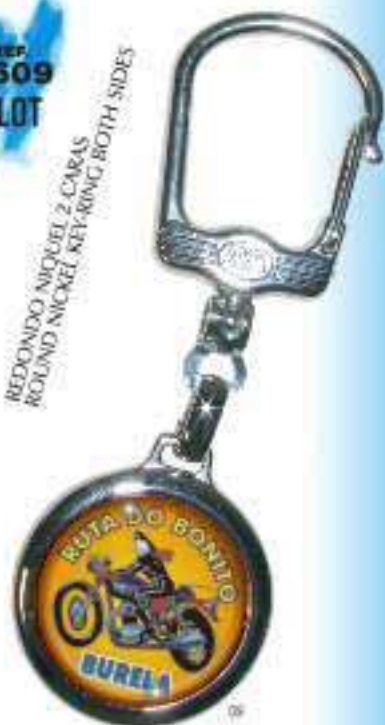

REF
9609
DLOT

REDONDO NIQUEL 2 CARAS
ROUND NICKEL KEY-RING BOTH SIDES